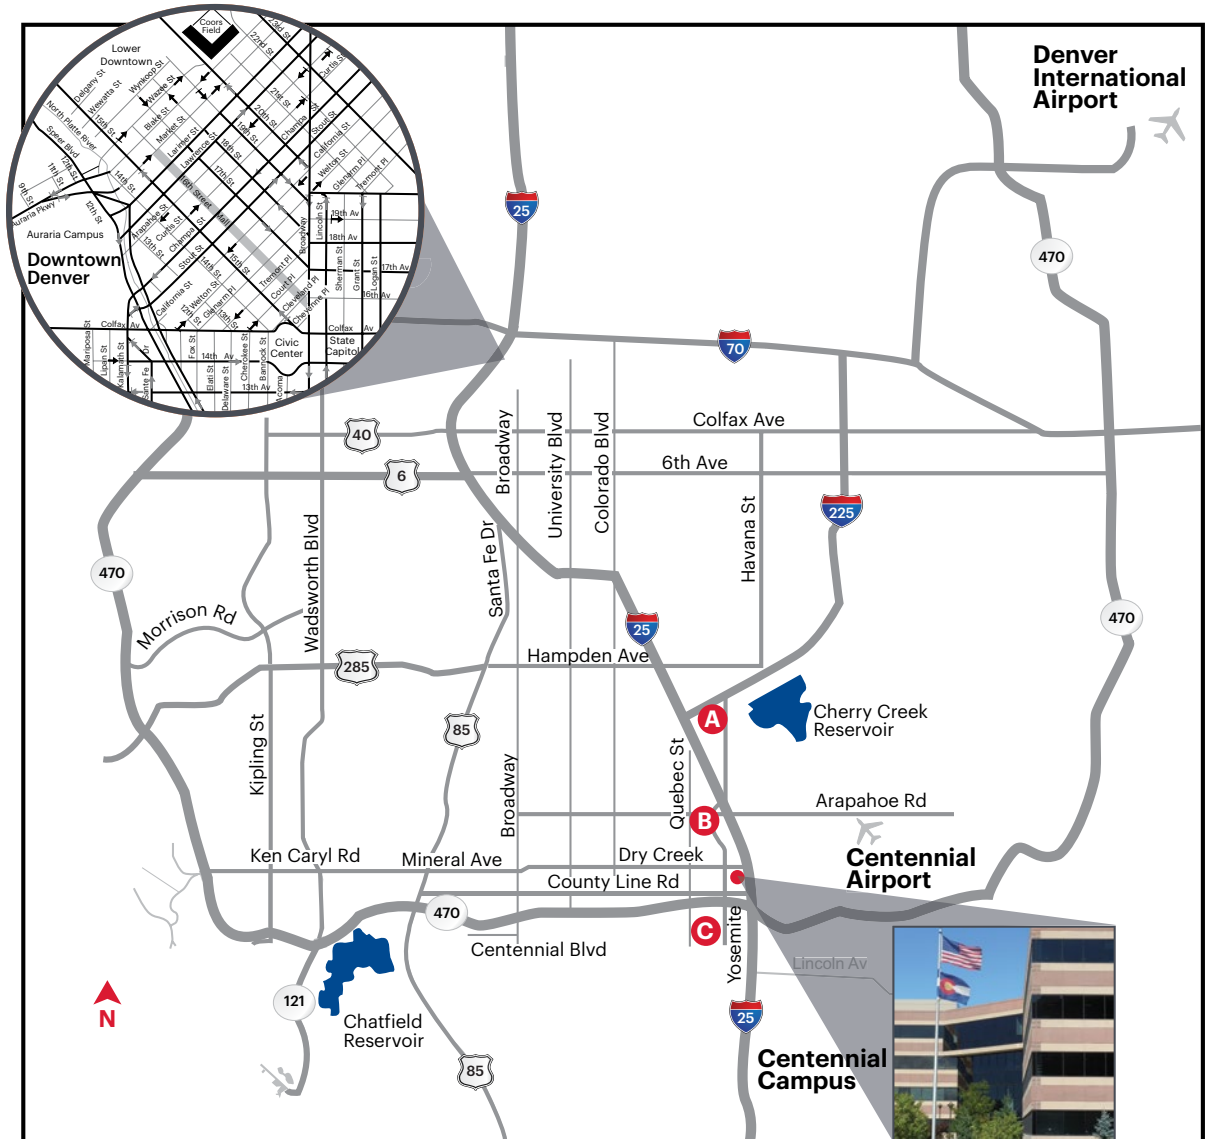

DENVER VISITOR'S GUIDE

9501 East Panorama Circle
Centennial, CO 80112

 United Launch Alliance

LOCAL AREA MAP

From Denver International Airport (DIA) to the Centennial Campus (38 miles)

- As you exit the airport, you will be on Peña Blvd.
- Exit Peña Blvd at the E-470 toll road* south (2nd exit).
- Continue on E-470 for approximately 28 miles.
- At the junction of I-25 and E-470, take I-25 north.
- Exit I-25 at Dry Creek Rd (1st exit). Turn left (west) on Dry Creek Rd.
- At Chester St (1st light), turn left (south).
 - For the Einstein Laboratories, Kepler Technology Buildings or Galileo Operations Center turn left at E Panorama Cir (1st light).
 - For the Newton Engineering Building continue south on Chester St Take a left onto Nichols Ave.

* Toll road does not accept cash. Rental car companies will provide a transponder, please request when reserving car. Tolls will be charged to car rental.

HOTEL GUIDE

A Tech Center
Hyatt Regency Tech Center
7800 E Tufts Ave
Denver, CO 80237
303.779.1234
FAX: 303.850.7164

VISITOR PARKING

Panorama Corporate Center Buildings

Newton Engineering Building

Galileo Operations Center