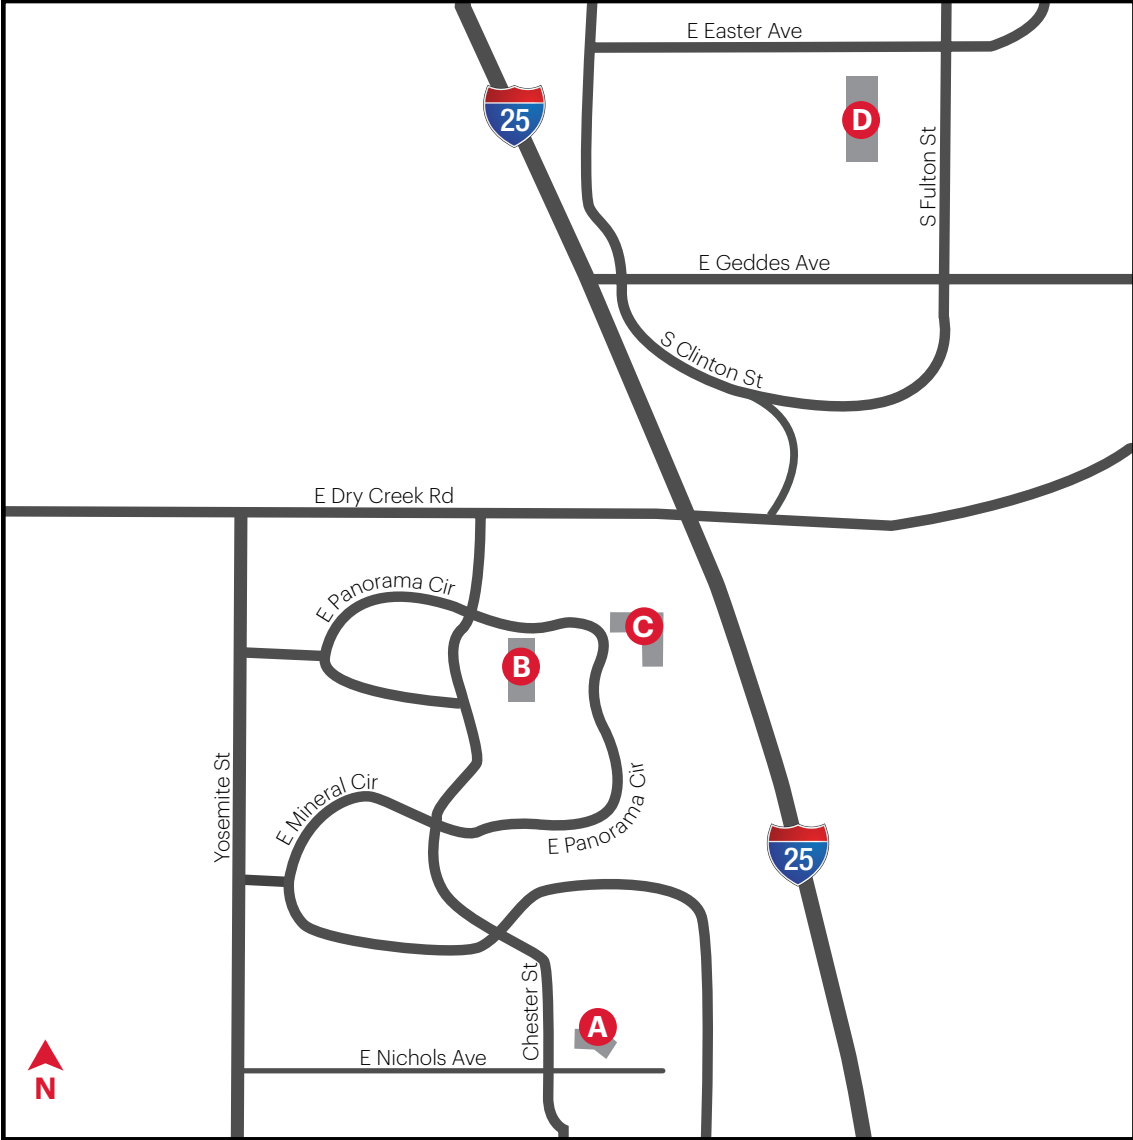

CENTENNIAL CAMPUS

- **A** **Newton Engineering Building**
  7958 South Chester Street, Centennial, CO 80112
- **B** **Einstein Laboratories Building**
  7630 South Chester Street, Centennial, CO 80112
- **C** **Galileo Operations Center**
  9501 East Panorama Circle, Centennial, CO 80112
- **D** **Warehouse**
  9950 East Easter Avenue, Centennial, CO 80112